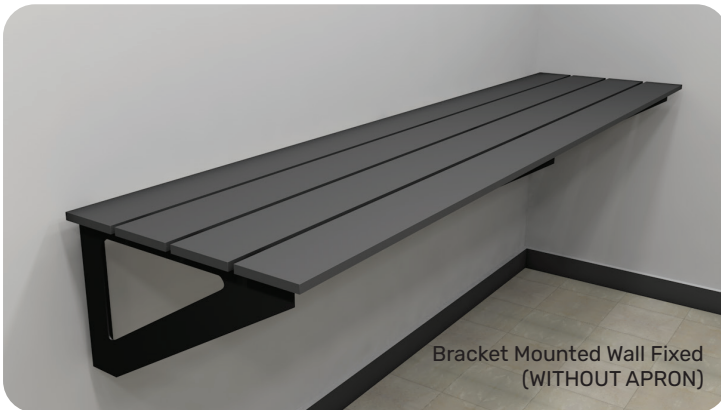

PRODUCT DETAILS

BENCH SEATING - CLASSIC RANGE

Pedestal Mounted Wall Fixed
(WITH APRON)

Pedestal Mounted Wall Fixed Bench Seating

Yarra Series brackets come in a galvanised steel finish or sable black powder coating, with optional apron. With adjustable feet, with up to 25mm adjustment.

Bracket Mounted Wall Fixed Bench Seating

Amazon Series brackets come in a galvanised steel finish or sable black powder coating. With optional apron.

Available in the following materials:

Compact Laminate - 13mm

- Full panels
- Full panels with slotted grooves
- Slats

Plastral - 19mm

- Full panels
- Full panels with slotted grooves
- Slats

Timber (Solid Timber or Composite Decking) - 19mm x 86mm OR 19mm x 136mm

- Slats

Available as Supply & Install.

Available as Supply only.

How to Specify TPI's Displayed Configuration

TPI Bracket Mounted Wall Fixed Bench Seat with apron in 13mm compact laminate with slats. Brackets to have sable black powder coat. Screw fixing.