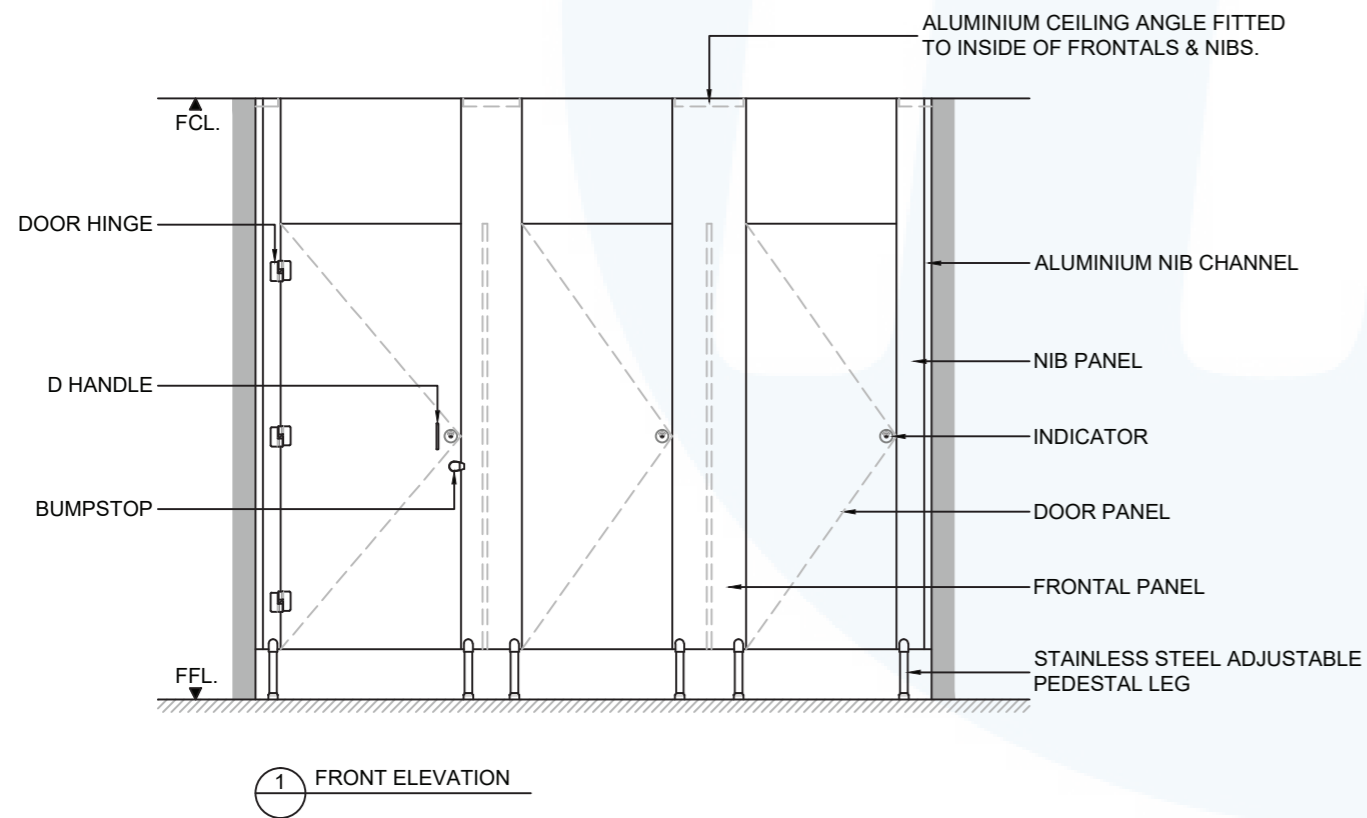

## TOILET CUBICLE – PEDESTAL MOUNTED CEILING FIXED (PC)

The TPI Pedestal mounted Ceiling fixed (PC) partition system maximises the feeling of space in low ceiling rooms whilst delivering a streamlined, vertical aesthetic in high ceiling rooms.

PC panels come in the full range of Compact Laminate and Laminate Boards.

**Available as Supply & Install.**

**Available as Supply only (channel fixed only)**

### How to Specify TPI's Recommended Configuration

*TPI PC13CL Pedestal Mounted Ceiling Fixed in 13mm Compact Laminate. Pedestal to be 200mm Aluminium leg. Option with Modulux® Total Privacy Solution. Door Furniture to be Metlam Xcel series. Aluminium to be Square Clear Anodised. Screw fixing.*

### Additional Information

<b>Standard Dimensions</b>	Height: Up to 3000mm maximum Depth: 1600mm nominal Frontal: 180mm minimum (w) for structural integrity Doors: 1700mm (h) x 595mm (w) – 600mm opening Ambulant Doors: 1700 (h) x 720-750 (w) Floor Clearance: 200mm
<b>Ceiling Fixing</b>	PCa – Angle Fixed (fixings discreet) PCo – Channel Fixed (aluminium channel visible at ceiling joint)
<b>Material Options</b>	13mm Compact Laminate 18mm Decorated MR P/Board 33mm Decorated MR P/Board with 18mm divisions
<b>Pedestal Legs</b>	Standard 200mm Stainless Steel leg (d 32mm) 100mm Aluminium leg (d 32mm) 200mm Slim-line Aluminium leg (d 24mm) - optional black powdercoated
<b>Privacy Edge (optional)</b>	TPI's patented Modulux® Total Privacy Solution for the ultimate in cubicle privacy. Available only on 13mm Compact Laminate.
<b>Door Furniture</b>	Metlam® Xcel series (standard) Metlam® Designer Series Black (optional) Novas Pinnacle (optional) Metlam® 300 (optional) Allgood Modric (optional 33mm board only)
<b>Aluminium Profile</b>	Square Clear Anodised Square Powdercoated