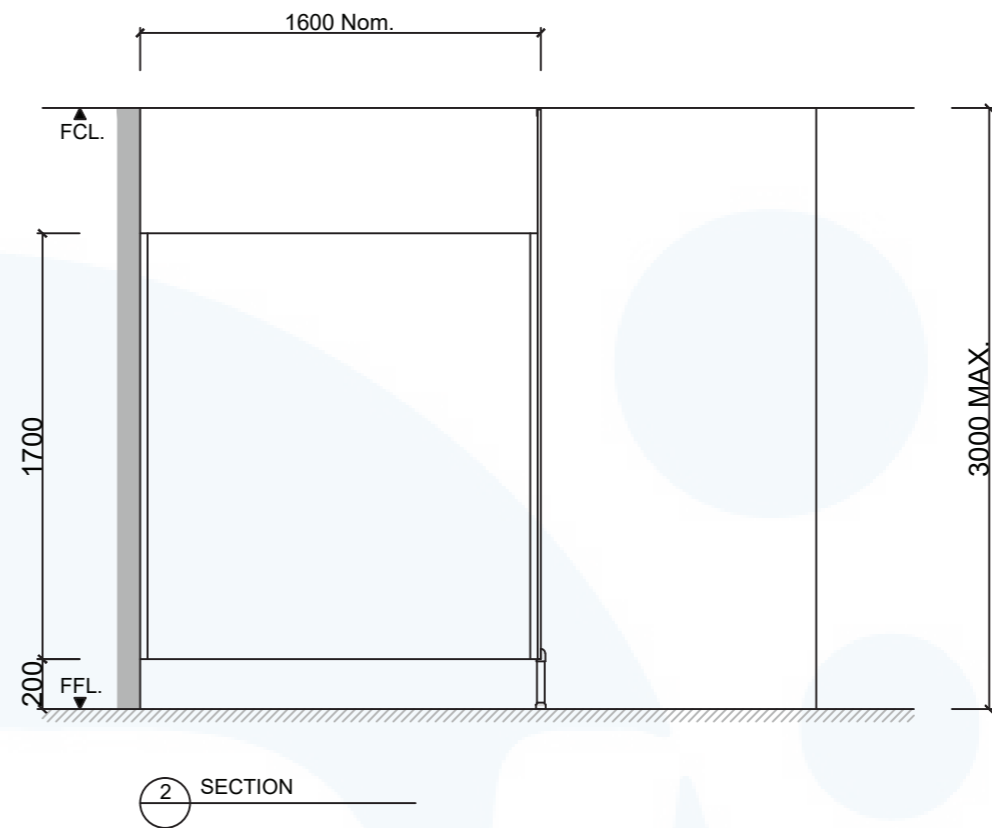

## TOILET CUBICLE – PEDESTAL MOUNTED CEILING FIXED (PC)

The TPI Pedestal mounted Ceiling fixed (PC) partition system maximises the feeling of space in low ceiling rooms whilst delivering a streamlined, vertical aesthetic in high ceiling rooms.

PC panels come in the full range of Compact Laminate and Laminate Boards.

**Available as Supply & Install.**

**Available as Supply only (channel fixed only)**

### How to Specify TPI's Recommended Configuration

*TPI PC13CL Pedestal Mounted Ceiling Fixed in 13mm Compact Laminate. Pedestal to be 200mm Aluminium leg. Option with Modulux® Total Privacy Solution. Door Furniture to be Metlam Xcel series. Aluminium to be Square Clear Anodised. Screw fixing.*

### Additional Information

<b>Standard Dimensions</b>	Height: Up to 3000mm maximum Depth: 1600mm nominal Frontal: 180mm minimum (w) for structural integrity Doors: 1700mm (h) x 595mm (w) – 600mm opening Ambulant Doors: 1700 (h) x 720-750 (w) Floor Clearance: 200mm
<b>Ceiling Fixing</b>	PCa – Angle Fixed (fixings discreet) PCo – Channel Fixed (aluminium channel visible at ceiling joint)
<b>Material Options</b>	13mm Compact Laminate 18mm Decorated MR P/Board 33mm Decorated MR P/Board with 18mm divisions
<b>Pedestal Legs</b>	Standard 200mm Stainless Steel leg (d 32mm) 100mm Aluminium leg (d 32mm) 200mm Slim-line Aluminium leg (d 24mm) - optional black powdercoated
<b>Privacy Edge (optional)</b>	TPI's patented Modulux® Total Privacy Solution for the ultimate in cubicle privacy. Available only on 13mm Compact Laminate.
<b>Door Furniture</b>	Metlam® Xcel series (standard) Metlam® Designer Series Black (optional) Novas Pinnacle (optional) Metlam® 300 (optional) Allgood Modric (optional 33mm board only)
<b>Aluminium Profile</b>	Square Clear Anodised Square Powdercoated