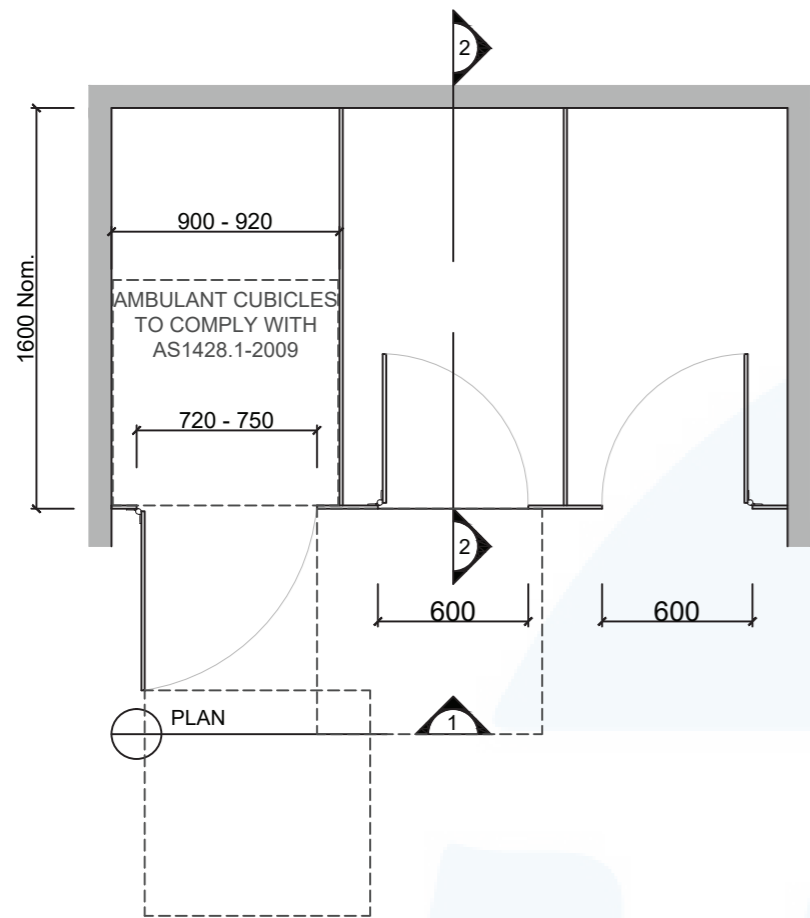

## TOILET CUBICLE – PEDESTAL MOUNTED CEILING FIXED (PC)

The TPI Pedestal mounted Ceiling fixed (PC) partition system maximises the feeling of space in low ceiling rooms whilst delivering a streamlined, vertical aesthetic in high ceiling rooms.

PC panels come in the full range of Compact Laminate and Laminate Boards.

**Available as Supply & Install.**

**Available as Supply only (channel fixed only)**

### How to Specify TPI's Recommended Configuration

*TPI PC13CL Pedestal Mounted Ceiling Fixed in 13mm Compact Laminate. Pedestal to be 200mm Aluminium leg. Option with Modulux® Total Privacy Solution. Door Furniture to be Metlam Xcel series. Aluminium to be Square Clear Anodised. Screw fixing.*

### Additional Information

<b>Standard Dimensions</b>	Height: Up to 3000mm maximum Depth: 1600mm nominal Frontal: 180mm minimum (w) for structural integrity Doors: 1700mm (h) x 595mm (w) – 600mm opening Ambulant Doors: 1700 (h) x 720-750 (w) Floor Clearance: 200mm
<b>Ceiling Fixing</b>	PCa – Angle Fixed (fixings discreet) PCo – Channel Fixed (aluminium channel visible at ceiling joint)
<b>Material Options</b>	13mm Compact Laminate 18mm Decorated MR P/Board 33mm Decorated MR P/Board with 18mm divisions
<b>Pedestal Legs</b>	Standard 200mm Stainless Steel leg (d 32mm) 100mm Aluminium leg (d 32mm) 200mm Slim-line Aluminium leg (d 24mm) - optional black powdercoated
<b>Privacy Edge (optional)</b>	TPI's patented Modulux® Total Privacy Solution for the ultimate in cubicle privacy. Available only on 13mm Compact Laminate.
<b>Door Furniture</b>	Metlam® Xcel series (standard) Metlam® Designer Series Black (optional) Novas Pinnacle (optional) Metlam® 300 (optional) Allgood Modric (optional 33mm board only)
<b>Aluminium Profile</b>	Square Clear Anodised Square Powdercoated